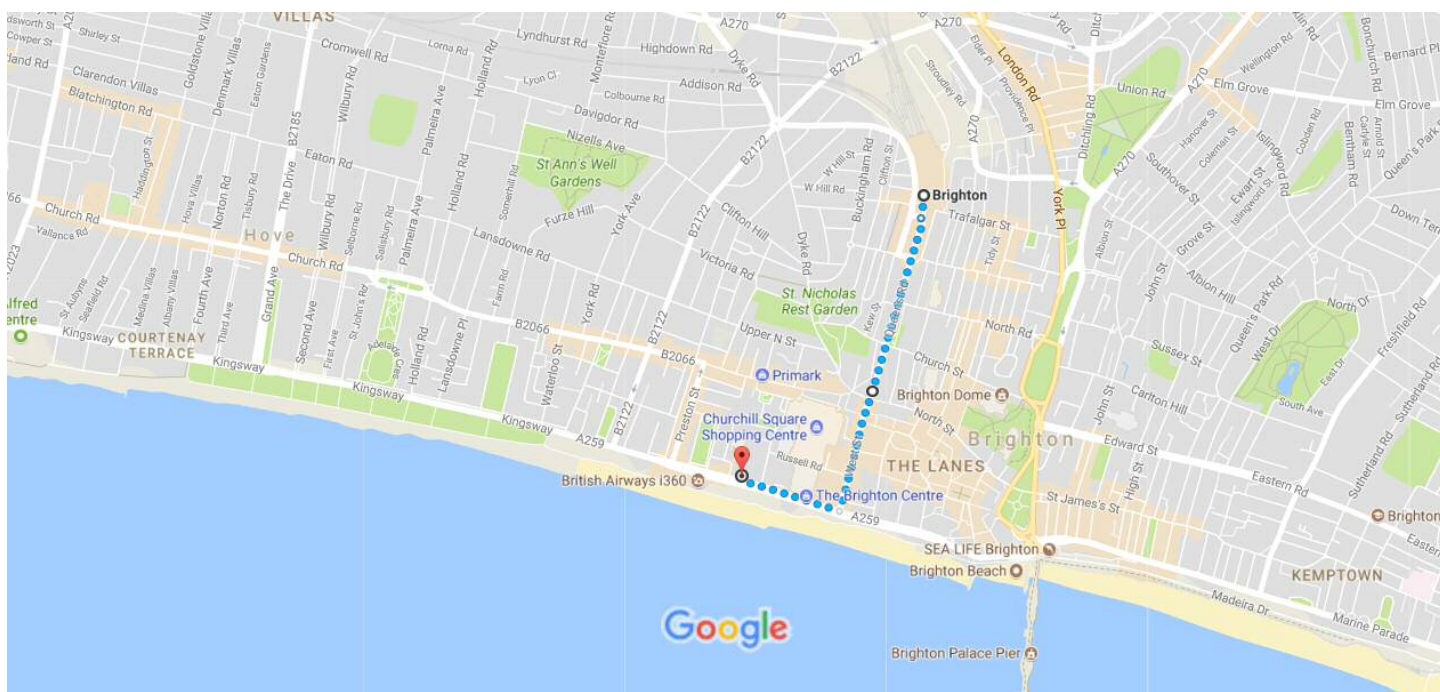

Brighton, Queens Rd, Brighton BN1 3XP to Hilton  
Brighton Metropole

Walk 0.8 mile, 15 min

Map data ©2017 Google United Kingdom 200 m

## Brighton

Queens Rd, Brighton BN1 3XP

Use caution - may involve errors or sections not suited for walking

- ↑ 1. Walk south towards Junction Rd/A2010 230 ft

---

- ↶ 2. Turn left onto Junction Rd/A2010  
📘 Continue to follow A2010 0.6 mi

---

- ↷ 3. Turn right onto King's Rd/A259  
📘 Destination will be on the right 0.2 mi

## Hilton Brighton Metropole

King's Rd, Brighton BN1 2FU

These directions are for planning purposes only. You may find that construction projects, traffic, weather, or other events may cause conditions to differ from the map results, and you should plan your route accordingly. You must obey all signs or notices regarding your route.