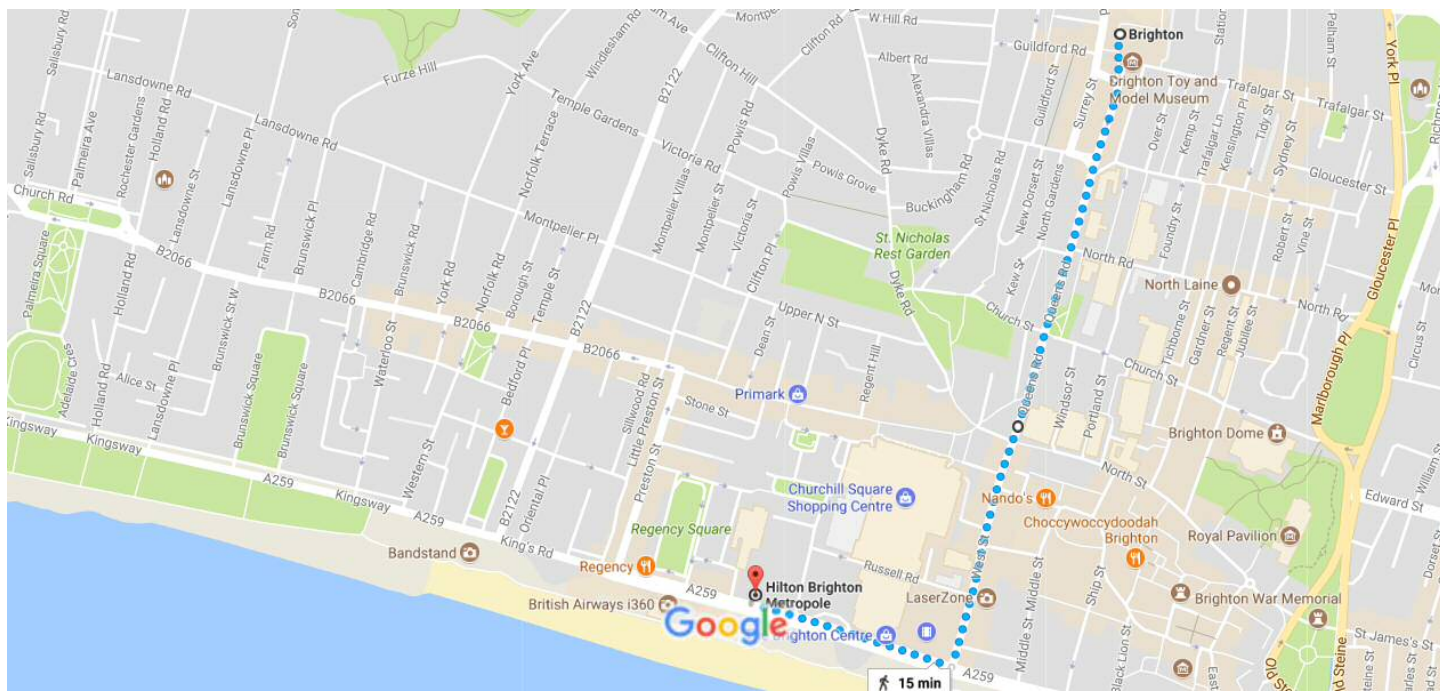

Brighton, Queens Rd, Brighton BN1 3XP to Hilton  
Brighton Metropole

Walk 0.8 mile, 15 min

Map data ©2017 Google United Kingdom 100 m

## Brighton

Queens Rd, Brighton BN1 3XP

Use caution - may involve errors or sections not suited for walking

- ↑ 1. Walk south towards Junction Rd/A2010 230 ft

---

- ↶ 2. Turn left onto Junction Rd/A2010  
📘 Continue to follow A2010 0.6 mi

---

- ↷ 3. Turn right onto King's Rd/A259  
📘 Destination will be on the right 0.2 mi

## Hilton Brighton Metropole

King's Rd, Brighton BN1 2FU

These directions are for planning purposes only. You may find that construction projects, traffic, weather, or other events may cause conditions to differ from the map results, and you should plan your route accordingly. You must obey all signs or notices regarding your route.